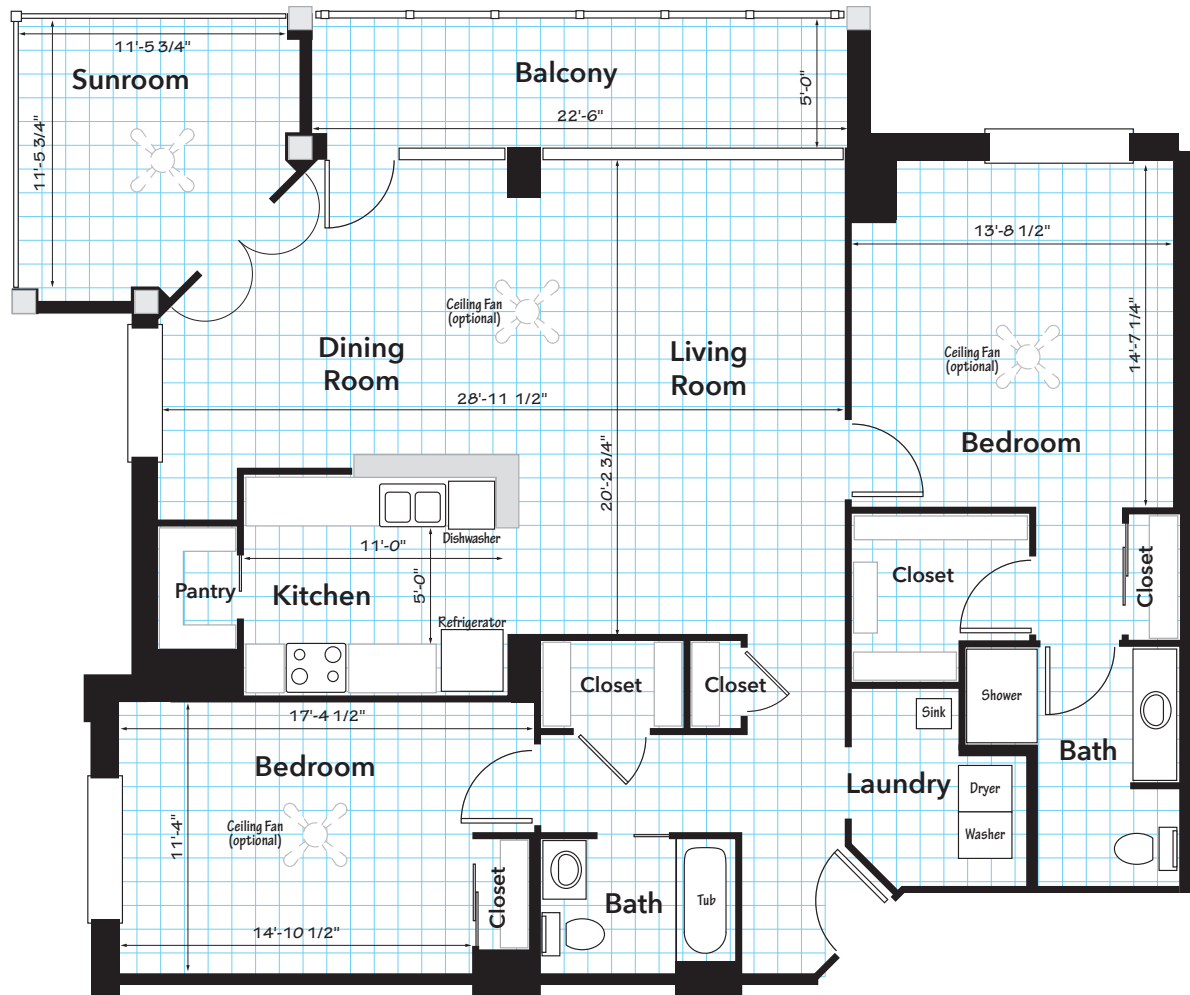

The Olentangy SW | 1,630 sq. ft.

FLOORS 2-7

The Olentangy NW | 1,630 sq. ft.

FLOORS 2-7

The Olentangy SE | 1,630 sq. ft.

FLOORS 2-7

The Olentangy NE | 1,630 sq. ft.

FLOORS 2-7

The LeVeque NE | 1,630 sq. ft.

PENTHOUSE

The LeVeque SW | 1,630 sq. ft.

PENTHOUSE

The LeVeque NW | 1,630 sq. ft.

PENTHOUSE

The LeVeque SE | 1,630 sq. ft.

PENTHOUSE