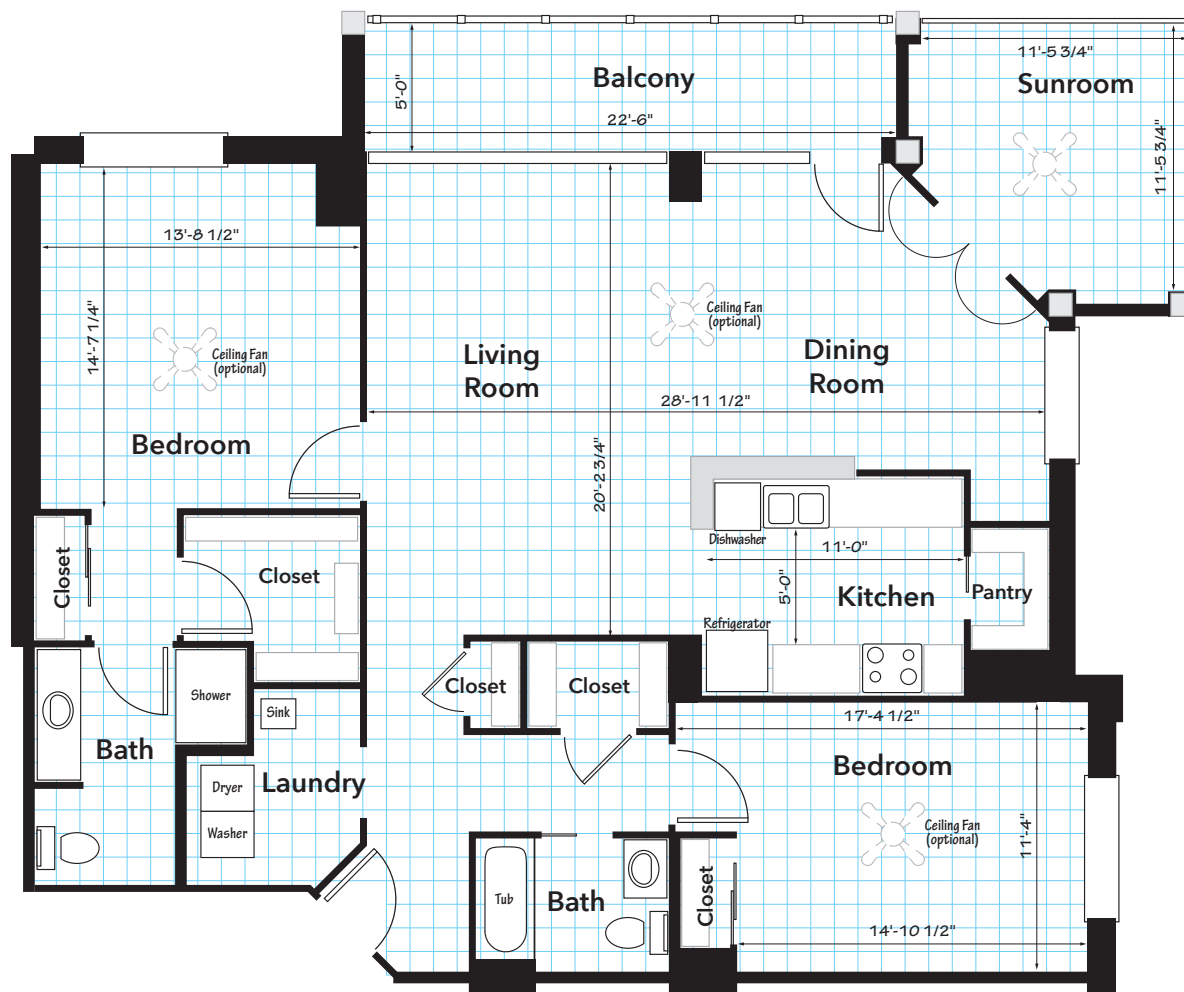

The Olentangy SW | 1,630 sq. ft.

FLOORS 2-7

The Olentangy NW | 1,630 sq. ft.

FLOORS 2-7

The Olentangy SE | 1,630 sq. ft.

FLOORS 2-7

The Olentangy NE | 1,630 sq. ft.

FLOORS 2-7

The LeVeque NE | 1,630 sq. ft.

PENTHOUSE

The LeVeque SW | 1,630 sq. ft.

PENTHOUSE

The LeVeque NW | 1,630 sq. ft.

PENTHOUSE

The LeVeque SE | 1,630 sq. ft.

PENTHOUSE