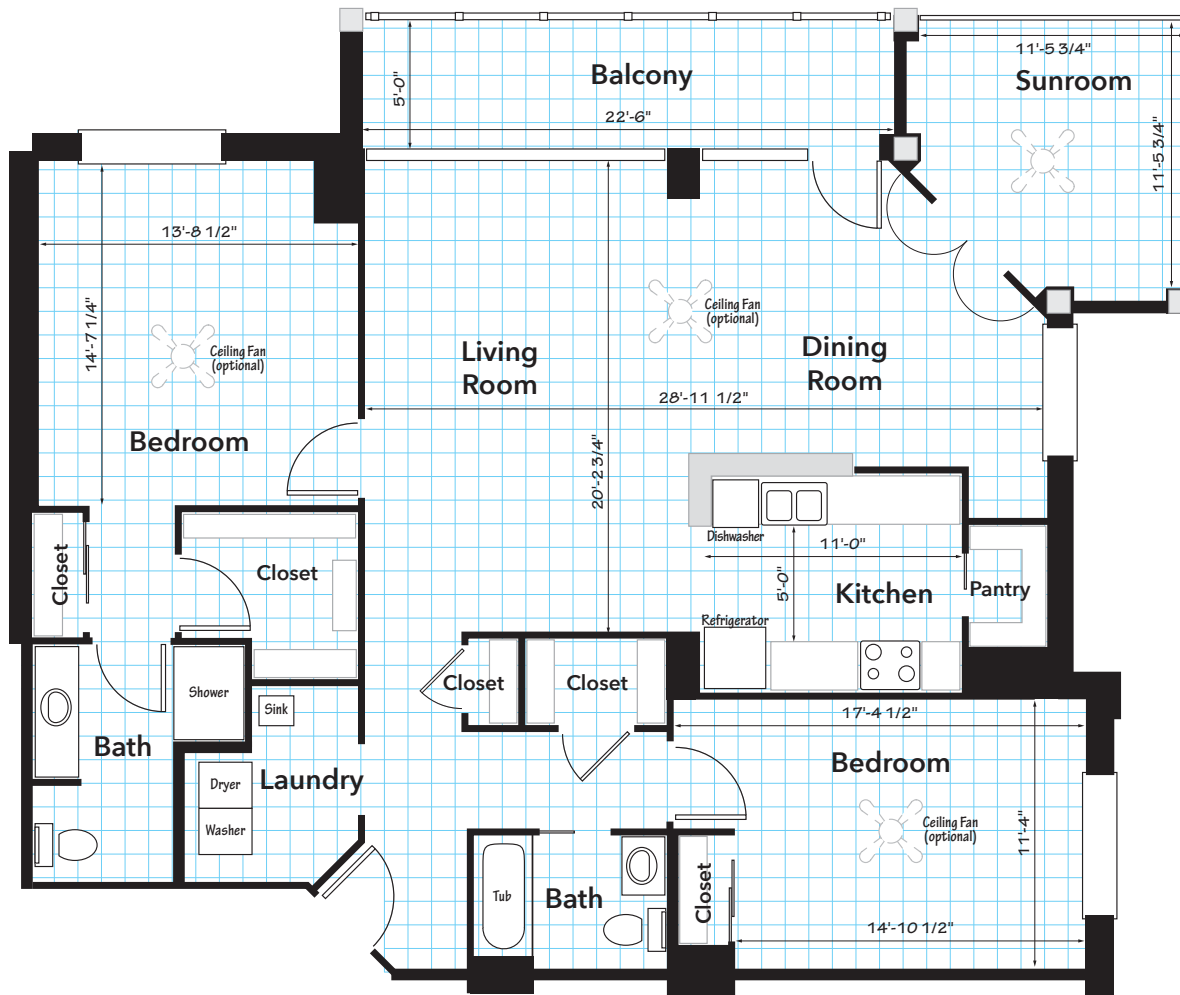

The Olentangy SW | 1,630 sq. ft.

FLOORS 2-7

The Olentangy NW | 1,630 sq. ft.

FLOORS 2-7

The Olentangy SE | 1,630 sq. ft.

FLOORS 2-7

The Olentangy NE | 1,630 sq. ft.

FLOORS 2-7

The LeVeque NE | 1,630 sq. ft.

PENTHOUSE

The LeVeque SW | 1,630 sq. ft.

PENTHOUSE

The LeVeque NW | 1,630 sq. ft.

PENTHOUSE

The LeVeque SE | 1,630 sq. ft.

PENTHOUSE