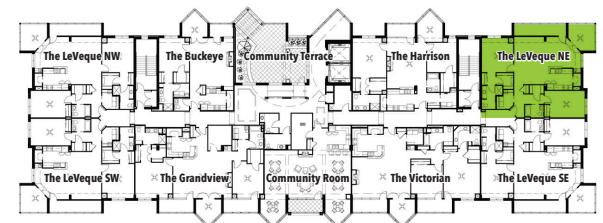

The Olentangy SW | 1,630 sq. ft.

FLOORS 2-7

The Olentangy NW | 1,630 sq. ft.

FLOORS 2-7

The Olentangy SE | 1,630 sq. ft.

FLOORS 2-7

The Olentangy NE | 1,630 sq. ft.

FLOORS 2-7

The LeVeque NE | 1,630 sq. ft.

PENTHOUSE

The LeVeque SW | 1,630 sq. ft.

PENTHOUSE

The LeVeque NW | 1,630 sq. ft.

PENTHOUSE

The LeVeque SE | 1,630 sq. ft.

PENTHOUSE