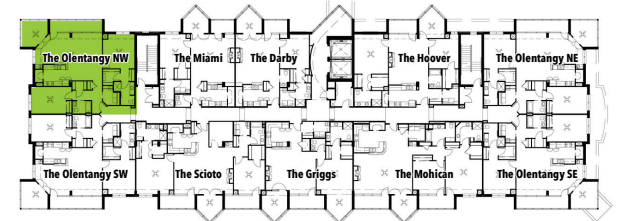

The Olentangy SW | 1,630 sq. ft.

FLOORS 2-7

The Olentangy NW | 1,630 sq. ft.

FLOORS 2-7

The Olentangy SE | 1,630 sq. ft.

FLOORS 2-7

The Olentangy NE | 1,630 sq. ft.

FLOORS 2-7

The LeVeque NE | 1,630 sq. ft.

PENTHOUSE

The LeVeque SW | 1,630 sq. ft.

PENTHOUSE

The LeVeque NW | 1,630 sq. ft.

PENTHOUSE

The LeVeque SE | 1,630 sq. ft.

PENTHOUSE