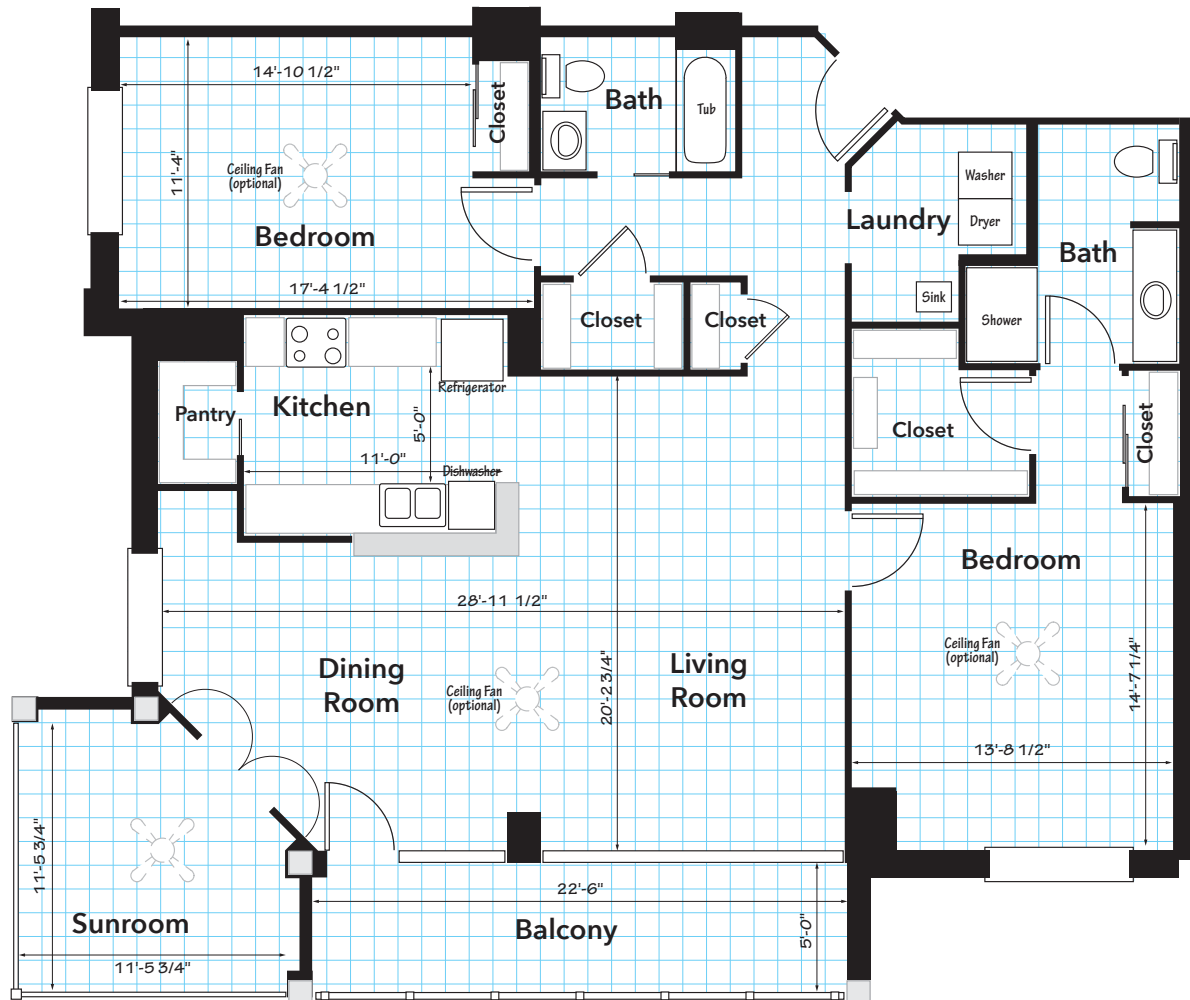

The Olentangy SW | 1,630 sq. ft.

FLOORS 2-7

The Olentangy NW | 1,630 sq. ft.

FLOORS 2-7

The Olentangy SE | 1,630 sq. ft.

FLOORS 2-7

The Olentangy NE | 1,630 sq. ft.

FLOORS 2-7

The LeVeque NE | 1,630 sq. ft.

PENTHOUSE

The LeVeque SW | 1,630 sq. ft.

PENTHOUSE

The LeVeque NW | 1,630 sq. ft.

PENTHOUSE

The LeVeque SE | 1,630 sq. ft.

PENTHOUSE