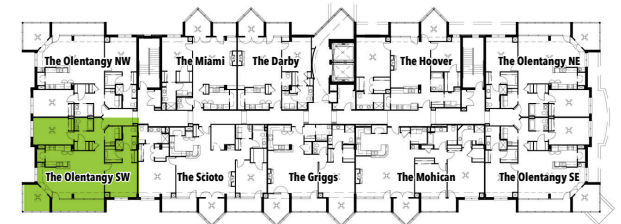

The Olentangy SW | 1,630 sq. ft.

FLOORS 2-7

The Olentangy NW | 1,630 sq. ft.

FLOORS 2-7

The Olentangy SE | 1,630 sq. ft.

FLOORS 2-7

The Olentangy NE | 1,630 sq. ft.

FLOORS 2-7

The LeVeque NE | 1,630 sq. ft.

PENTHOUSE

The LeVeque SW | 1,630 sq. ft.

PENTHOUSE

The LeVeque NW | 1,630 sq. ft.

PENTHOUSE

The LeVeque SE | 1,630 sq. ft.

PENTHOUSE