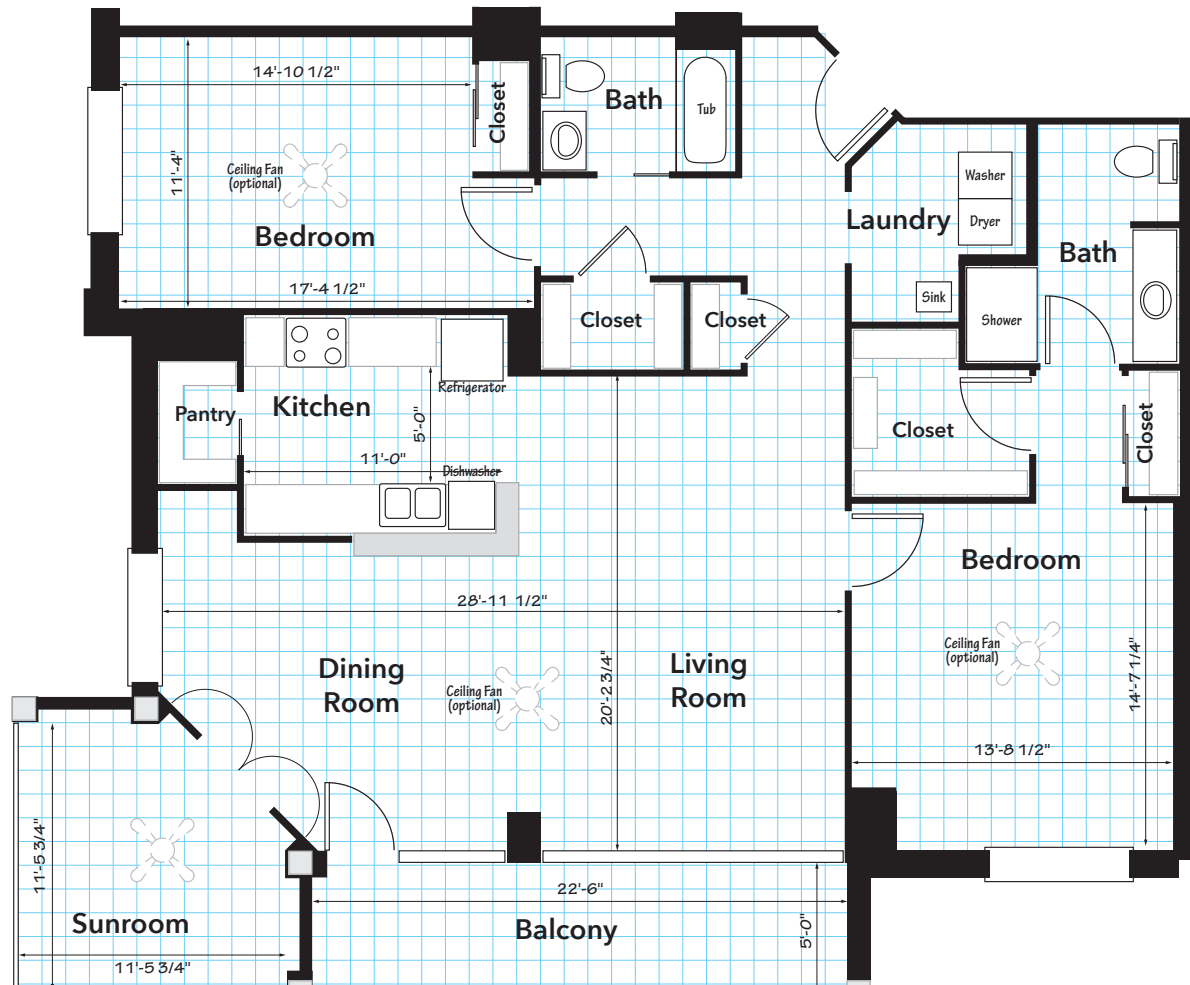

The Olentangy SW | 1,630 sq. ft.

FLOORS 2-7

The Olentangy NW | 1,630 sq. ft.

FLOORS 2-7

The Olentangy SE | 1,630 sq. ft.

FLOORS 2-7

The Olentangy NE | 1,630 sq. ft.

FLOORS 2-7

The LeVeque NE | 1,630 sq. ft.

PENTHOUSE

The LeVeque SW | 1,630 sq. ft.

PENTHOUSE

The LeVeque NW | 1,630 sq. ft.

PENTHOUSE

The LeVeque SE | 1,630 sq. ft.

PENTHOUSE