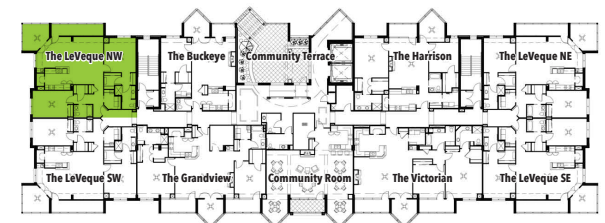

The Olentangy SW | 1,630 sq. ft.

FLOORS 2-7

The Olentangy NW | 1,630 sq. ft.

FLOORS 2-7

The Olentangy SE | 1,630 sq. ft.

FLOORS 2-7

The Olentangy NE | 1,630 sq. ft.

FLOORS 2-7

The LeVeque NE | 1,630 sq. ft.

PENTHOUSE

The LeVeque SW | 1,630 sq. ft.

PENTHOUSE

The LeVeque NW | 1,630 sq. ft.

PENTHOUSE

The LeVeque SE | 1,630 sq. ft.

PENTHOUSE