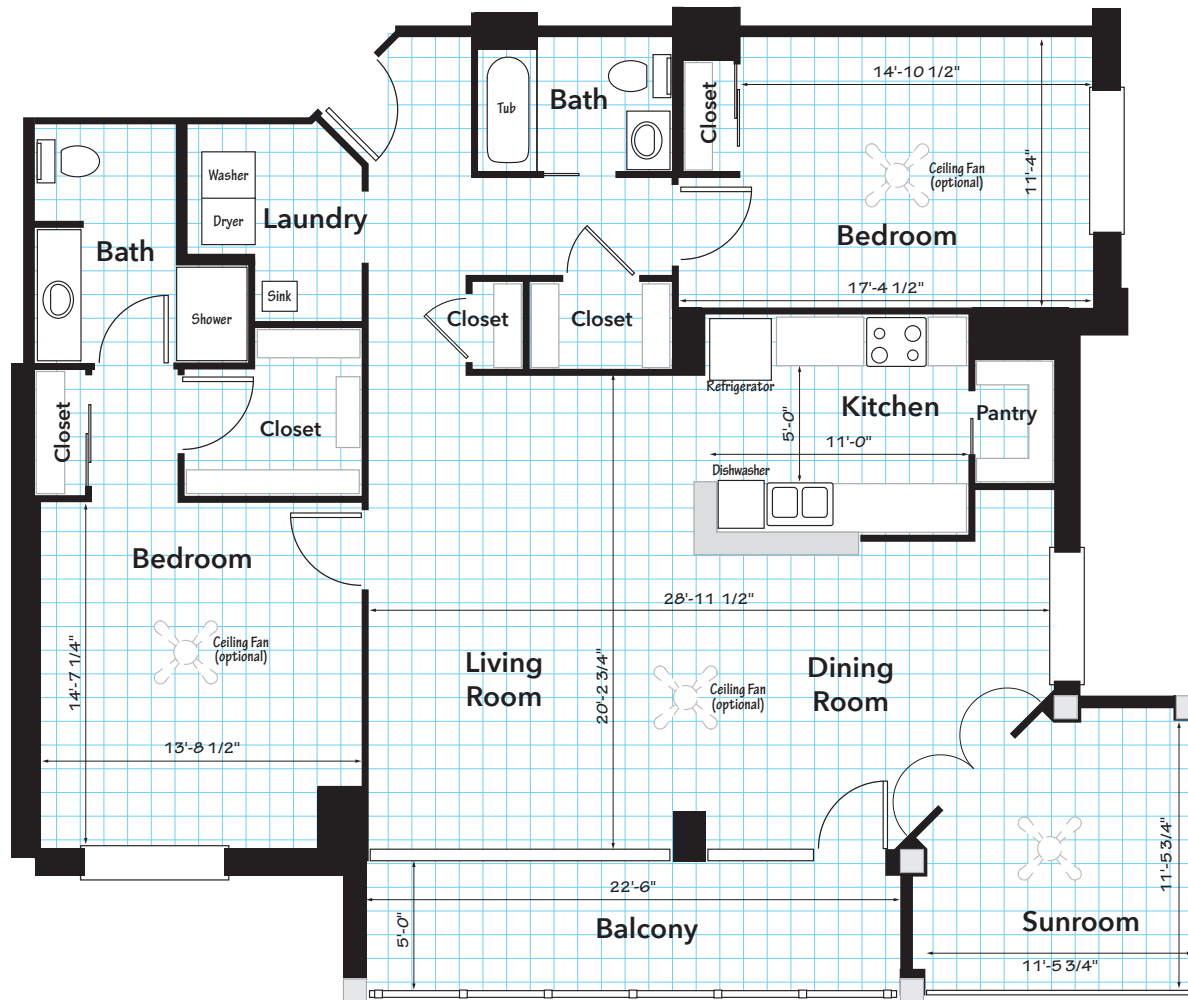

The Olentangy SW | 1,630 sq. ft.

FLOORS 2-7

The Olentangy NW | 1,630 sq. ft.

FLOORS 2-7

The Olentangy SE | 1,630 sq. ft.

FLOORS 2-7

The Olentangy NE | 1,630 sq. ft.

FLOORS 2-7

The LeVeque NE | 1,630 sq. ft.

PENTHOUSE

The LeVeque SW | 1,630 sq. ft.

PENTHOUSE

The LeVeque NW | 1,630 sq. ft.

PENTHOUSE

The LeVeque SE | 1,630 sq. ft.

PENTHOUSE