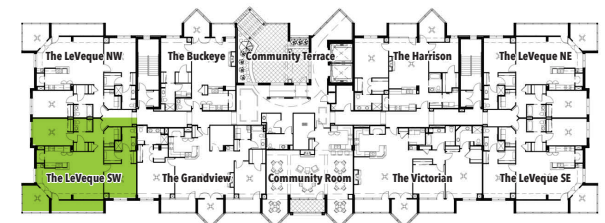

The Olentangy SW | 1,630 sq. ft.

FLOORS 2-7

The Olentangy NW | 1,630 sq. ft.

FLOORS 2-7

The Olentangy SE | 1,630 sq. ft.

FLOORS 2-7

The Olentangy NE | 1,630 sq. ft.

FLOORS 2-7

The LeVeque NE | 1,630 sq. ft.

PENTHOUSE

The LeVeque SW | 1,630 sq. ft.

PENTHOUSE

The LeVeque NW | 1,630 sq. ft.

PENTHOUSE

The LeVeque SE | 1,630 sq. ft.

PENTHOUSE