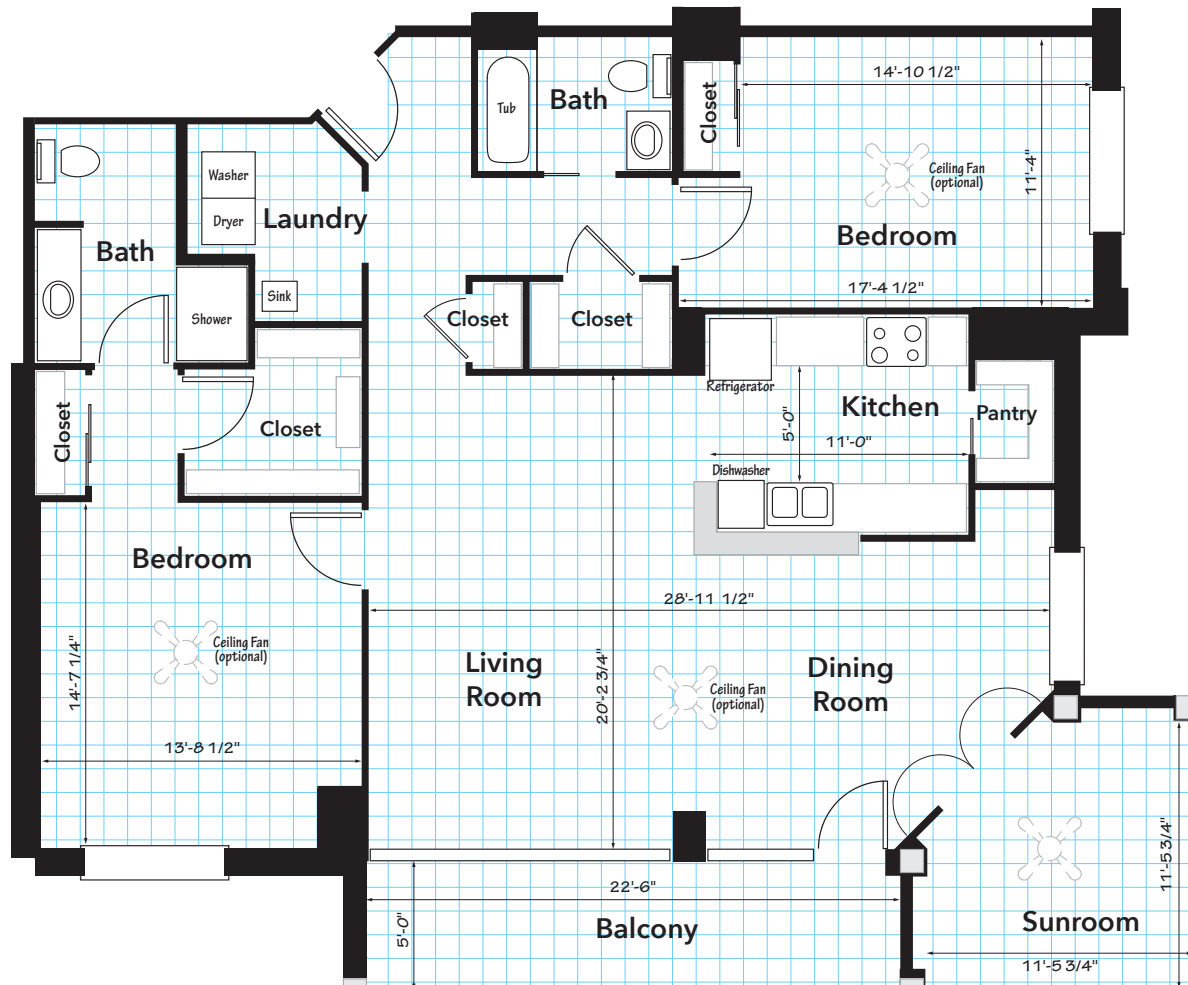

The Olentangy SW | 1,630 sq. ft.

FLOORS 2-7

The Olentangy NW | 1,630 sq. ft.

FLOORS 2-7

The Olentangy SE | 1,630 sq. ft.

FLOORS 2-7

The Olentangy NE | 1,630 sq. ft.

FLOORS 2-7

The LeVeque NE | 1,630 sq. ft.

PENTHOUSE

The LeVeque SW | 1,630 sq. ft.

PENTHOUSE

The LeVeque NW | 1,630 sq. ft.

PENTHOUSE

The LeVeque SE | 1,630 sq. ft.

PENTHOUSE