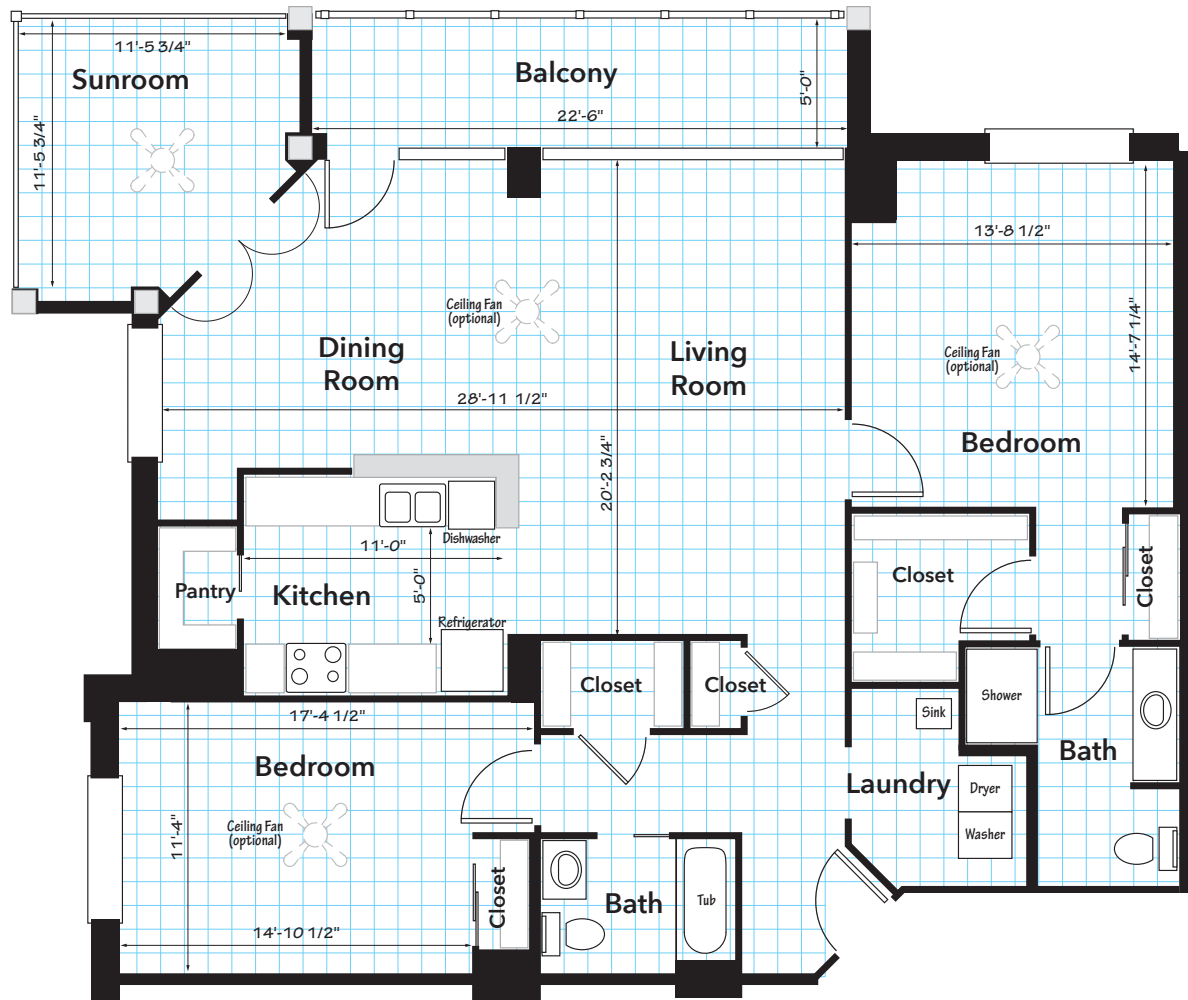

The Olentangy SW | 1,630 sq. ft.

FLOORS 2-7

The Olentangy NW | 1,630 sq. ft.

FLOORS 2-7

The Olentangy SE | 1,630 sq. ft.

FLOORS 2-7

The Olentangy NE | 1,630 sq. ft.

FLOORS 2-7

The LeVeque NE | 1,630 sq. ft.

PENTHOUSE

The LeVeque SW | 1,630 sq. ft.

PENTHOUSE

The LeVeque NW | 1,630 sq. ft.

PENTHOUSE

The LeVeque SE | 1,630 sq. ft.

PENTHOUSE