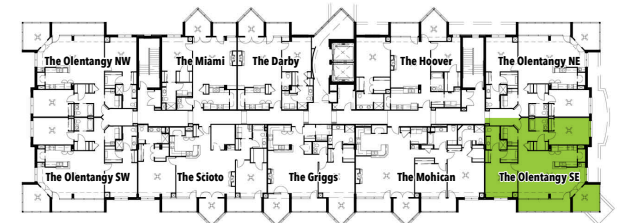

The Olentangy SW | 1,630 sq. ft.

FLOORS 2-7

The Olentangy NW | 1,630 sq. ft.

FLOORS 2-7

The Olentangy SE | 1,630 sq. ft.

FLOORS 2-7

The Olentangy NE | 1,630 sq. ft.

FLOORS 2-7

The LeVeque NE | 1,630 sq. ft.

PENTHOUSE

The LeVeque SW | 1,630 sq. ft.

PENTHOUSE

The LeVeque NW | 1,630 sq. ft.

PENTHOUSE

The LeVeque SE | 1,630 sq. ft.

PENTHOUSE