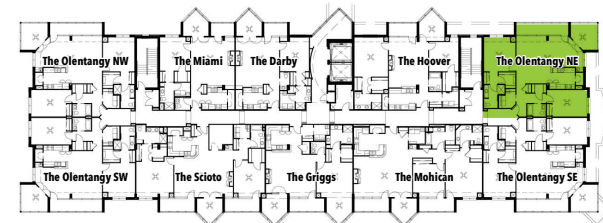

The Olentangy SW | 1,630 sq. ft.

FLOORS 2-7

The Olentangy NW | 1,630 sq. ft.

FLOORS 2-7

The Olentangy SE | 1,630 sq. ft.

FLOORS 2-7

The Olentangy NE | 1,630 sq. ft.

FLOORS 2-7

The LeVeque NE | 1,630 sq. ft.

PENTHOUSE

The LeVeque SW | 1,630 sq. ft.

PENTHOUSE

The LeVeque NW | 1,630 sq. ft.

PENTHOUSE

The LeVeque SE | 1,630 sq. ft.

PENTHOUSE